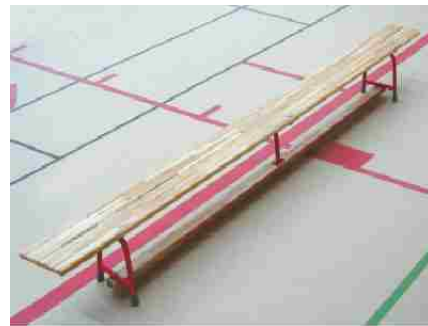

12' ALUMINUM LEG BALANCE BENCH
300102

- 12' hardwood plank top
- 10' balance beam base
- Seats 8

10' ALUMINUM LEG BALANCE BENCH
300101

- 10' hardwood plank top
- 8' balance beam base
- Seats 6

PERMANENT PLAYER'S BENCHES WITH BACK

- For outdoor use
- 9 1/2" x 1 1/2" aluminum plank seat and back rest
- Galvanized aluminum legs cemented 24" in-ground

7'6" PERMANENT PLAYER'S BENCH WITH BACK
PB76PMTBK

- 2 Legs
- Seats up to 5
- Also Available:
 - 12' Permanent with Back - seats 8 (PB12PMTBK)

21' PERMANENT PLAYER'S BENCH WITH BACK
PB21PMTBK

- 5 Legs
- Seats up to 14
- Also Available:
 - 15' Permanent with Back - seats 10 (PB15PMTBK)

STEEL LEG BALANCE BENCHES

- For use in gymnasiums or recreation centres
- 9 1/2" x 1 1/8" hardwood plank top with a catalyzed lacquer finish
- 3 1/4" x 1 1/4" hardwood balance beam base
- Two 1 1/4" outside steel legs and one inside leg in a red finish